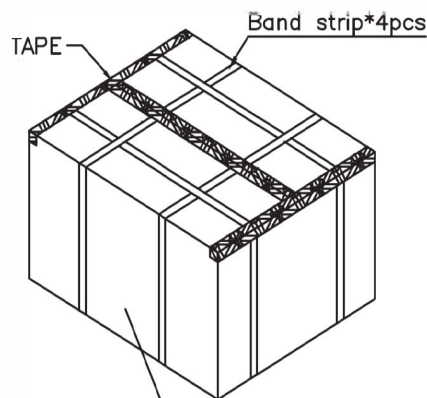

CHART A

NOTES:

- 1.CABLE SPECIFICATION: UL2464 16AWG\*2C+20AWG\*5C.  
 [65/0.16BC\*2C+26/0.16BC\*5C+AL/FOIL]\*1C.  
 OUTER JACKET PVC,GRAY IN COLOR,OD:8.5±0.3mm.  
 PRINT WORD: "E313087 AWM STYLE 2464 80°C 300V VW-1 CYBERPOWER".
- 2.ELECTRICAL TEST
  - <1>.100% OPEN SHORT & MISS WIRE TEST
  - <2>.INSULATION RESISTANCE: DC 400V 20M ohm MIN
  - <3>.CONTACT RESISTANCE: 30m ohm MAX
  - <4>.CONDUCTOR RESISTANCE: 3 ohm MAX
- 3.PACKING:1PCS/PE BAG+BOX.

HANK CHART

1PC EACH PE BAG

1PCS PER BOX+PE BAG

CARTON:WHITE IN COLOR

INNER BOX SHIPPING MARK:  
(BACK SIDE/BLACK PRINT WORD)

CARTON SHIPPING MARK:  
(BOTH SIDE)

CARTON SIDE MARK:  
(BOTH SIDE)

CARTON:YELLOW IN COLOR