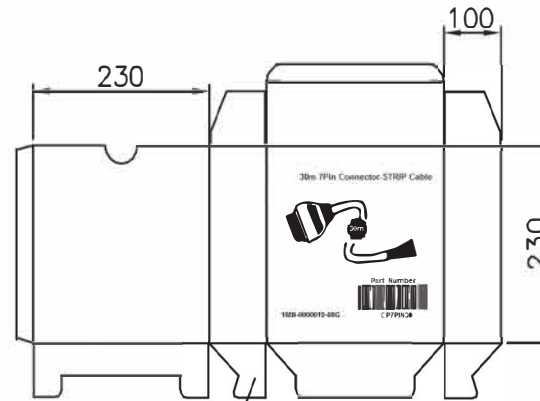

CHART A

NOTES:

- 1.CABLE SPECIFICATION: UL2464 16AWG\*2C+20AWG\*5C.  
 [65/0.16BC\*2C+26/0.16BC\*5C+AL/FOIL]\*1C.  
 OUTER JACKET PVC,GRAY IN COLOR,OD:8.5±0.3mm.  
 PRINT WORD: "E313087 AWM STYLE 2464 80°C 300V VW-1 CYBERPOWER".
- 2.ELECTRICAL TEST
  - <1>.100% OPEN SHORT & MISS WIRE TEST
  - <2>.INSULATION RESISTANCE: DC 400V 20M ohm MIN
  - <3>.CONTACT RESISTANCE: 30m ohm MAX
  - <4>.CONDUCTOR RESISTANCE: 3 ohm MAX
- 3.PACKING:1PCS/PE BAG+BOX.

20PCS BOX PER OUTER CARTON

NOTES:

- 1.1PC EACH PE BAG,1PCS +PE BAG FINISHED PRODUCTS PER BOX
- 2.20PCS BOX IN ONE OUTER CARTON
- 3.PE BAG SIZE:L300\*W250\*T0.04mm
- 4.BOX SIZE:L200\*W60\*H200mm,MATERIAL:WEB,T=2mm
- 5.CARTON SIZE:L420\*W330\*H420mm,MATERIAL:K=K YELLOW IN COLOR

1PC EACH PE BAG

1PCS PER BOX+PE BAG

CARTON:WHITE IN COLOR

INNER BOX SHIPPING MARK:  
(BACK SIDE/BLACK PRINT WORD)

CARTON SHIPPING MARK:  
(BOTH SIDE)

CARTON SIDE MARK:  
(BOTH SIDE)

CARTON:YELLOW IN COLOR

8PCS BOX PER OUTER CARTON

8PCS BOX PER OUTER CARTON

NOTES:

- 1.1PC EACH PE BAG,1PCS +PE BAG FINISHED PRODUCTS PER BOX
- 2.8PCS BOX IN ONE OUTER CARTON
- 3.PE BAG SIZE:L350\*W300\*T0.06mm
- 4.BOX SIZE:L230\*W100\*H230mm,MATERIAL:WEB,T=2mm
- 5.CARTON SIZE:L480\*W430\*H250mm,MATERIAL:K=K YELLOW IN COLOR