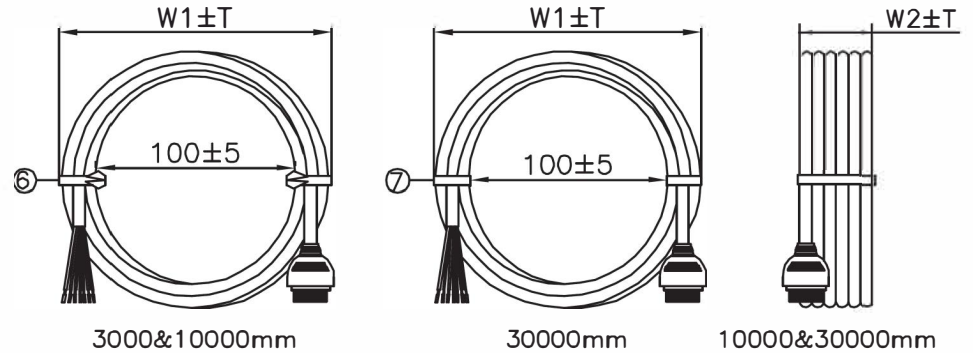

REFERENCE TABLE:

PIN OUT

STRIP		7PIN HOUSING
P1		P2
STRIP	RED	1
STRIP	BLACK	2
STRIP	GREEN	3
STRIP	WHITE	4
STRIP	BROWN	5
STRIP	BLUE	6
STRIP	ORANGE	7

CYBERPOWER P/N.	L±T	W1±T	W2±T
CP7PIN3	3000±50	145~155	
CP7PIN10	10000±150	180~190	55Max

CHART A

NOTES:

- 1.CABLE SPECIFICATION: UL2464 16AWG\*2C+20AWG\*5C.  
 [65/0.16BC\*2C+26/0.16BC\*5C+AL/FOIL]\*1C.  
 OUTER JACKET PVC,GRAY IN COLOR,OD:8.5±0.3mm.  
 PRINT WORD: "E313087 AWM STYLE 2464 80°C 300V VW-1 CYBERPOWER".
- 2.ELECTRICAL TEST
  - <1>.100% OPEN SHORT & MISS WIRE TEST
  - <2>.INSULATION RESISTANCE: DC 400V 20M ohm MIN
  - <3>.CONTACT RESISTANCE: 30m ohm MAX
  - <4>.CONDUCTOR RESISTANCE: 3 ohm MAX
- 3.PACKING:1PCS/PE BAG+BOX.

20PCS BOX PER OUTER CARTON

NOTES:

- 1.1PC EACH PE BAG,1PCS +PE BAG FINISHED PRODUCTS PER BOX
- 2.20PCS BOX IN ONE OUTER CARTON
- 3.PE BAG SIZE:L300\*W250\*T0.04mm
- 4.BOX SIZE:L200\*W60\*H200mm,MATERIAL:WEB,T=2mm
- 5.CARTON SIZE:L420\*W330\*H420mm,MATERIAL:K=K YELLOW IN COLOR

8PCS BOX PER OUTER CARTON

NOTES:

- 1.1PC EACH PE BAG,1PCS +PE BAG FINISHED PRODUCTS PER BOX
- 2.8PCS BOX IN ONE OUTER CARTON
- 3.PE BAG SIZE:L350\*W300\*T0.06mm
- 4.BOX SIZE:L230\*W100\*H230mm,MATERIAL:WEB,T=2mm
- 5.CARTON SIZE:L480\*W430\*H250mm,MATERIAL:K=K YELLOW IN COLOR