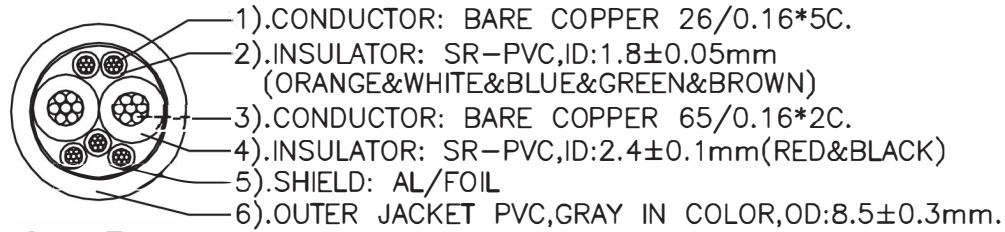

REFERENCE TABLE:

PIN OUT

STRIP		7PIN HOUSING
P1		P2
STRIP	RED	1
STRIP	BLACK	2
STRIP	GREEN	3
STRIP	WHITE	4
STRIP	BROWN	5
STRIP	BLUE	6
STRIP	ORANGE	7

CYBERPOWER P/N.	L±T	W1±T	W2±T
CP7PIN3	3000±50	145~155	
CP7PIN10	10000±150	180~190	55Max

CHART A

NOTES:

- 1.CABLE SPECIFICATION: UL2464 16AWG\*2C+20AWG\*5C.  
 [65/0.16BC\*2C+26/0.16BC\*5C+AL/FOIL]\*1C.  
 OUTER JACKET PVC,GRAY IN COLOR,OD:8.5±0.3mm.  
 PRINT WORD: "E313087 AWM STYLE 2464 80°C 300V VW-1 CYBERPOWER".
- 2.ELECTRICAL TEST
  - <1>.100% OPEN SHORT & MISS WIRE TEST
  - <2>.INSULATION RESISTANCE: DC 400V 20M ohm MIN
  - <3>.CONTACT RESISTANCE: 30m ohm MAX
  - <4>.CONDUCTOR RESISTANCE: 3 ohm MAX
- 3.PACKING:1PCS/PE BAG+BOX.