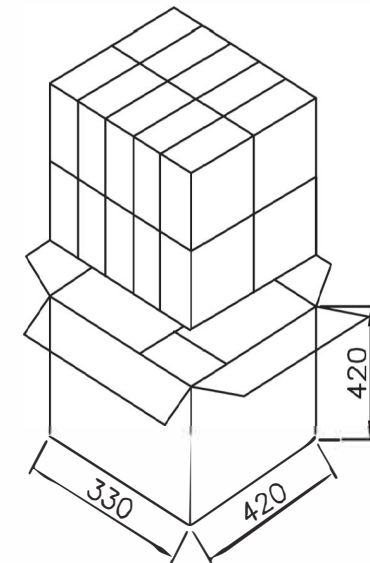

HANK CHART

1PC EACH PE BAG

1PCS PER BOX+PE BAG

CARTON:WHITE IN COLOR

INNER BOX SHIPPING MARK:  
(BACK SIDE/BLACK PRINT WORD)

CARTON SHIPPING MARK:  
(BOTH SIDE)

CARTON SIDE MARK:  
(BOTH SIDE)

CARTON:YELLOW IN COLOR

40PCS BOX PER OUTER CARTON

40PCS BOX PER OUTER CARTON

NOTES:

- 1.1PC EACH PE BAG,1PCS+PE BAG FINISHED PRODUCTS PER BOX
- 2.40PCS BOX IN ONE OUTER CARTON
- 3.PE BAG SIZE:L280\*W220\*T0.04mm
- 4.BOX SIZE:L165\*W40\*H165mm,MATERIAL:WEB,T=2mm
- 5.CARTON SIZE:L450\*W350\*H350mm,MATERIAL:K=K YELLOW IN COLOR

1PC EACH PE BAG

1PCS PER BOX+PE BAG

CARTON:WHITE IN COLOR

INNER BOX SHIPPING MARK:  
(BACK SIDE/BLACK PRINT WORD)

CARTON SHIPPING MARK:  
(BOTH SIDE)

CARTON SIDE MARK:  
(BOTH SIDE)

CARTON:YELLOW IN COLOR

20PCS BOX PER OUTER CARTON

20PCS BOX PER OUTER CARTON

NOTES:

- 1.1PC EACH PE BAG,1PCS +PE BAG FINISHED PRODUCTS PER BOX
- 2.20PCS BOX IN ONE OUTER CARTON
- 3.PE BAG SIZE:L300\*W250\*T0.04mm
- 4.BOX SIZE:L200\*W60\*H200mm,MATERIAL:WEB,T=2mm
- 5.CARTON SIZE:L420\*W330\*H420mm,MATERIAL:K=K YELLOW IN COLOR