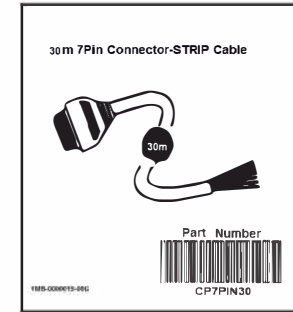

CHART A

NOTES:

- 1.CABLE SPECIFICATION: UL2464 16AWG\*2C+20AWG\*5C.  
 [65/0.16BC\*2C+26/0.16BC\*5C+AL/FOIL]\*1C.  
 OUTER JACKET PVC,GRAY IN COLOR,OD:8.5±0.3mm.  
 PRINT WORD: "E313087 AWM STYLE 2464 80°C 300V VW-1 CYBERPOWER".
- 2.ELECTRICAL TEST
  - <1>.100% OPEN SHORT & MISS WIRE TEST
  - <2>.INSULATION RESISTANCE: DC 400V 20M ohm MIN
  - <3>.CONTACT RESISTANCE: 30m ohm MAX
  - <4>.CONDUCTOR RESISTANCE: 3 ohm MAX
- 3.PACKING:1PCS/PE BAG+BOX.

1PC EACH PE BAG

1PCS PER BOX+PE BAG

CARTON:WHITE IN COLOR

INNER BOX SHIPPING MARK:  
(BACK SIDE/BLACK PRINT WORD)

CARTON SHIPPING MARK:  
(BOTH SIDE)

CARTON SIDE MARK:  
(BOTH SIDE)

CARTON:YELLOW IN COLOR

8PCS BOX PER OUTER CARTON