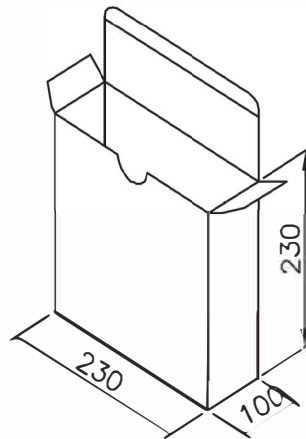

1PCS PER BOX+PE BAG