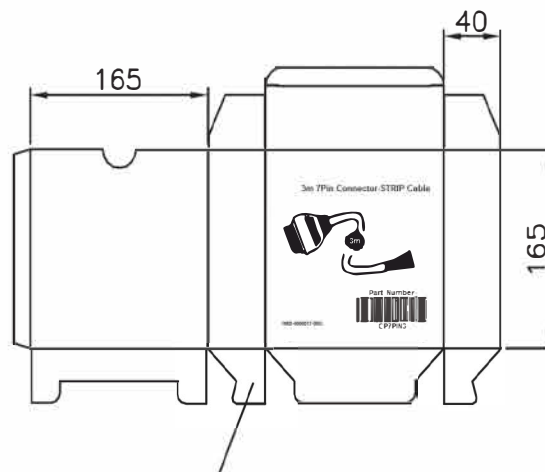

CHART A

NOTES:

- 1.CABLE SPECIFICATION: UL2464 16AWG\*2C+20AWG\*5C.  
 [65/0.16BC\*2C+26/0.16BC\*5C+AL/FOIL]\*1C.  
 OUTER JACKET PVC,GRAY IN COLOR,OD:8.5±0.3mm.  
 PRINT WORD: "E313087 AWM STYLE 2464 80°C 300V VW-1 CYBERPOWER".
- 2.ELECTRICAL TEST
  - <1>.100% OPEN SHORT & MISS WIRE TEST
  - <2>.INSULATION RESISTANCE: DC 400V 20M ohm MIN
  - <3>.CONTACT RESISTANCE: 30m ohm MAX
  - <4>.CONDUCTOR RESISTANCE: 3 ohm MAX
- 3.PACKING:1PCS/PE BAG+BOX.

HANK CHART

1PC EACH PE BAG

1PCS PER BOX+PE BAG

CARTON:WHITE IN COLOR

INNER BOX SHIPPING MARK:  
(BACK SIDE/BLACK PRINT WORD)

CARTON SHIPPING MARK:  
(BOTH SIDE)

CARTON SIDE MARK:  
(BOTH SIDE)

CARTON:YELLOW IN COLOR

40PCS BOX PER OUTER CARTON

40PCS BOX PER OUTER CARTON

NOTES:

- 1.1PC EACH PE BAG,1PCS+PE BAG FINISHED PRODUCTS PER BOX
- 2.40PCS BOX IN ONE OUTER CARTON
- 3.PE BAG SIZE:L280\*W220\*T0.04mm
- 4.BOX SIZE:L165\*W40\*H165mm,MATERIAL:WEB,T=2mm
- 5.CARTON SIZE:L450\*W350\*H350mm,MATERIAL:K=K YELLOW IN COLOR

20PCS BOX PER OUTER CARTON

NOTES:

- 1.1PC EACH PE BAG,1PCS +PE BAG FINISHED PRODUCTS PER BOX
- 2.20PCS BOX IN ONE OUTER CARTON
- 3.PE BAG SIZE:L300\*W250\*T0.04mm
- 4.BOX SIZE:L200\*W60\*H200mm,MATERIAL:WEB,T=2mm
- 5.CARTON SIZE:L420\*W330\*H420mm,MATERIAL:K=K YELLOW IN COLOR