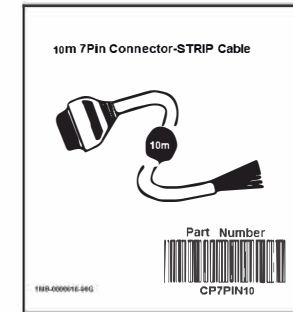

CHART A

NOTES:

- 1.CABLE SPECIFICATION: UL2464 16AWG\*2C+20AWG\*5C.  
 [65/0.16BC\*2C+26/0.16BC\*5C+AL/FOIL]\*1C.  
 OUTER JACKET PVC,GRAY IN COLOR,OD:8.5±0.3mm.  
 PRINT WORD: "E313087 AWM STYLE 2464 80°C 300V VW-1 CYBERPOWER".
- 2.ELECTRICAL TEST
  - <1>.100% OPEN SHORT & MISS WIRE TEST
  - <2>.INSULATION RESISTANCE: DC 400V 20M ohm MIN
  - <3>.CONTACT RESISTANCE: 30m ohm MAX
  - <4>.CONDUCTOR RESISTANCE: 3 ohm MAX
- 3.PACKING:1PCS/PE BAG+BOX.

1PC EACH PE BAG

1PCS PER BOX+PE BAG

CARTON:WHITE IN COLOR

INNER BOX SHIPPING MARK:  
(BACK SIDE/BLACK PRINT WORD)

CARTON SHIPPING MARK:  
(BOTH SIDE)

CARTON SIDE MARK:  
(BOTH SIDE)

CARTON:YELLOW IN COLOR

20PCS BOX PER OUTER CARTON