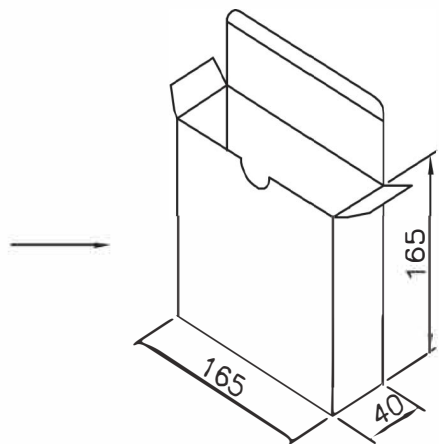

CHART A

NOTES:

- 1.CABLE SPECIFICATION: UL2464 16AWG\*2C+20AWG\*5C.  
 [65/0.16BC\*2C+26/0.16BC\*5C+AL/FOIL]\*1C.  
 OUTER JACKET PVC,GRAY IN COLOR,OD:8.5±0.3mm.  
 PRINT WORD: "E313087 AWM STYLE 2464 80°C 300V VW-1 CYBERPOWER".
- 2.ELECTRICAL TEST
  - <1>.100% OPEN SHORT & MISS WIRE TEST
  - <2>.INSULATION RESISTANCE: DC 400V 20M ohm MIN
  - <3>.CONTACT RESISTANCE: 30m ohm MAX
  - <4>.CONDUCTOR RESISTANCE: 3 ohm MAX
- 3.PACKING:1PCS/PE BAG+BOX.

HANK CHART

1PC EACH PE BAG

1PCS PER BOX+PE BAG

CARTON:WHITE IN COLOR

INNER BOX SHIPPING MARK:  
(BACK SIDE/BLACK PRINT WORD)

CARTON SHIPPING MARK:  
(BOTH SIDE)

CARTON SIDE MARK:  
(BOTH SIDE)

CARTON:YELLOW IN COLOR

40PCS BOX PER OUTER CARTON

40PCS BOX PER OUTER CARTON

NOTES:

- 1.1PC EACH PE BAG,1PCS+PE BAG FINISHED PRODUCTS PER BOX
- 2.40PCS BOX IN ONE OUTER CARTON
- 3.PE BAG SIZE:L280\*W220\*T0.04mm
- 4.BOX SIZE:L165\*W40\*H165mm,MATERIAL:WEB,T=2mm
- 5.CARTON SIZE:L450\*W350\*H350mm,MATERIAL:K=K YELLOW IN COLOR

20PCS BOX PER OUTER CARTON

NOTES:

- 1.1PC EACH PE BAG,1PCS +PE BAG FINISHED PRODUCTS PER BOX
- 2.20PCS BOX IN ONE OUTER CARTON
- 3.PE BAG SIZE:L300\*W250\*T0.04mm
- 4.BOX SIZE:L200\*W60\*H200mm,MATERIAL:WEB,T=2mm
- 5.CARTON SIZE:L420\*W330\*H420mm,MATERIAL:K=K YELLOW IN COLOR