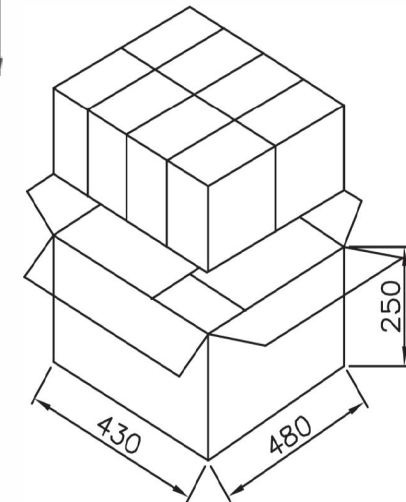

20PCS BOX PER OUTER CARTON

NOTES:

- 1.1PC EACH PE BAG,1PCS +PE BAG FINISHED PRODUCTS PER BOX
- 2.20PCS BOX IN ONE OUTER CARTON
- 3.PE BAG SIZE:L300\*W250\*T0.04mm
- 4.BOX SIZE:L200\*W60\*H200mm,MATERIAL:WEB,T=2mm
- 5.CARTON SIZE:L420\*W330\*H420mm,MATERIAL:K=K YELLOW IN COLOR

1PC EACH PE BAG

1PCS PER BOX+PE BAG

CARTON:WHITE IN COLOR

INNER BOX SHIPPING MARK:  
(BACK SIDE/BLACK PRINT WORD)

CARTON SHIPPING MARK:  
(BOTH SIDE)

CARTON SIDE MARK:  
(BOTH SIDE)

CARTON:YELLOW IN COLOR

8PCS BOX PER OUTER CARTON

8PCS BOX PER OUTER CARTON

NOTES:

- 1.1PC EACH PE BAG,1PCS +PE BAG FINISHED PRODUCTS PER BOX
- 2.8PCS BOX IN ONE OUTER CARTON
- 3.PE BAG SIZE:L350\*W300\*T0.06mm
- 4.BOX SIZE:L230\*W100\*H230mm,MATERIAL:WEB,T=2mm
- 5.CARTON SIZE:L480\*W430\*H250mm,MATERIAL:K=K YELLOW IN COLOR