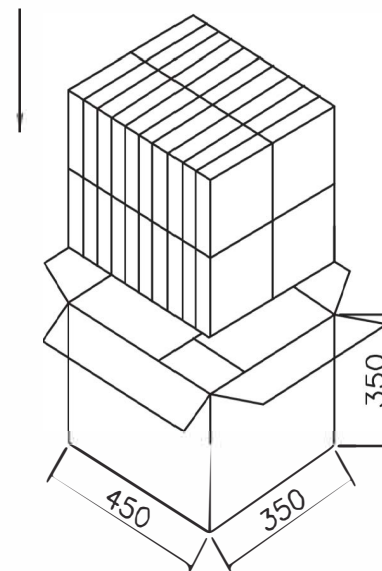

CHART A

NOTES:

- 1.CABLE SPECIFICATION: UL2464 16AWG\*2C+20AWG\*5C.  
 [65/0.16BC\*2C+26/0.16BC\*5C+AL/FOIL]\*1C.  
 OUTER JACKET PVC,GRAY IN COLOR,OD:8.5±0.3mm.  
 PRINT WORD: "E313087 AWM STYLE 2464 80°C 300V VW-1 CYBERPOWER".
- 2.ELECTRICAL TEST
  - <1>.100% OPEN SHORT & MISS WIRE TEST
  - <2>.INSULATION RESISTANCE: DC 400V 20M ohm MIN
  - <3>.CONTACT RESISTANCE: 30m ohm MAX
  - <4>.CONDUCTOR RESISTANCE: 3 ohm MAX
- 3.PACKING:1PCS/PE BAG+BOX.

HANK CHART

1PC EACH PE BAG

1PCS PER BOX+PE BAG

CARTON:WHITE IN COLOR

INNER BOX SHIPPING MARK:  
(BACK SIDE/BLACK PRINT WORD)

CARTON SHIPPING MARK:  
(BOTH SIDE)

CARTON SIDE MARK:  
(BOTH SIDE)

CARTON:YELLOW IN COLOR

40PCS BOX PER OUTER CARTON

40PCS BOX PER OUTER CARTON

NOTES:

- 1.1PC EACH PE BAG,1PCS+PE BAG FINISHED PRODUCTS PER BOX
- 2.40PCS BOX IN ONE OUTER CARTON
- 3.PE BAG SIZE:L280\*W220\*T0.04mm
- 4.BOX SIZE:L165\*W40\*H165mm,MATERIAL:WEB,T=2mm
- 5.CARTON SIZE:L450\*W350\*H350mm,MATERIAL:K=K YELLOW IN COLOR