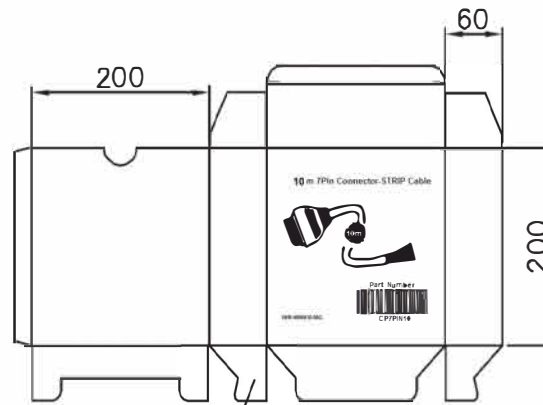

CARTON:WHITE IN COLOR