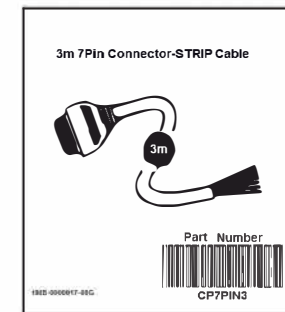

CHART A

NOTES:

- 1.CABLE SPECIFICATION: UL2464 16AWG\*2C+20AWG\*5C.  
 [65/0.16BC\*2C+26/0.16BC\*5C+AL/FOIL]\*1C.  
 OUTER JACKET PVC,GRAY IN COLOR,OD:8.5±0.3mm.  
 PRINT WORD: "E313087 AWM STYLE 2464 80°C 300V VW-1 CYBERPOWER".
- 2.ELECTRICAL TEST
  - <1>.100% OPEN SHORT & MISS WIRE TEST
  - <2>.INSULATION RESISTANCE: DC 400V 20M ohm MIN
  - <3>.CONTACT RESISTANCE: 30m ohm MAX
  - <4>.CONDUCTOR RESISTANCE: 3 ohm MAX
- 3.PACKING:1PCS/PE BAG+BOX.

HANK CHART

1PC EACH PE BAG

1PCS PER BOX+PE BAG

CARTON:WHITE IN COLOR

INNER BOX SHIPPING MARK:  
(BACK SIDE/BLACK PRINT WORD)

CARTON SHIPPING MARK:  
(BOTH SIDE)

CARTON SIDE MARK:  
(BOTH SIDE)

CARTON:YELLOW IN COLOR